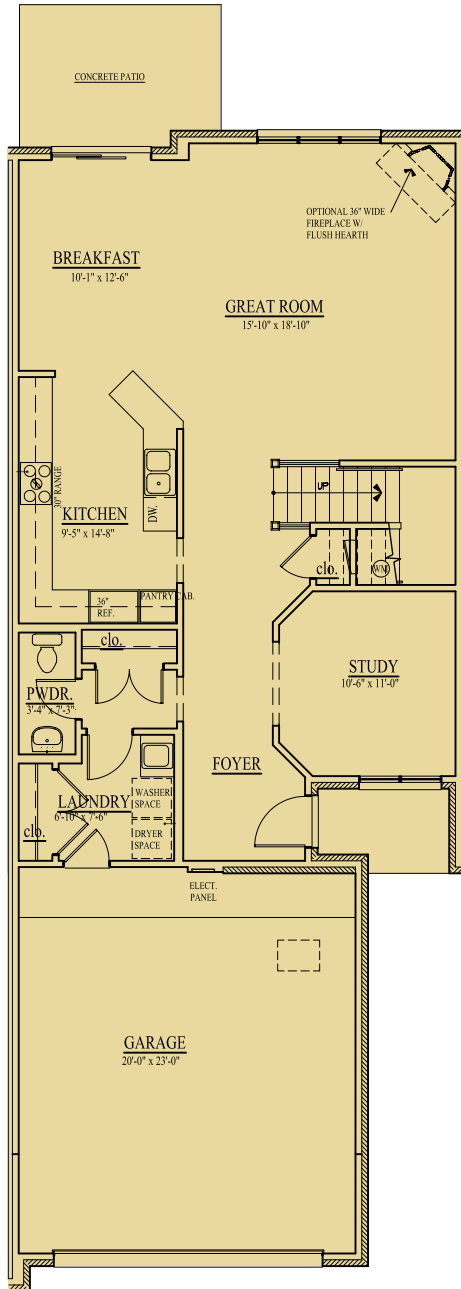

# Unit E

2 Bedroom, 2 1/2 Bath

Living Area Square Feet - 2,236  
Additional Bonus Square Feet - 285

First Floor  
1,133 Total Sq. Feet

Second Floor  
1,103 Total Sq. Feet

KZF Townhomes Venture LLC's policy of continual improvement in design and construction requires that specifications, equipment, landscape plans, dimensions and prices be subject to change at any time, without notice.

MEADOW RIDGE