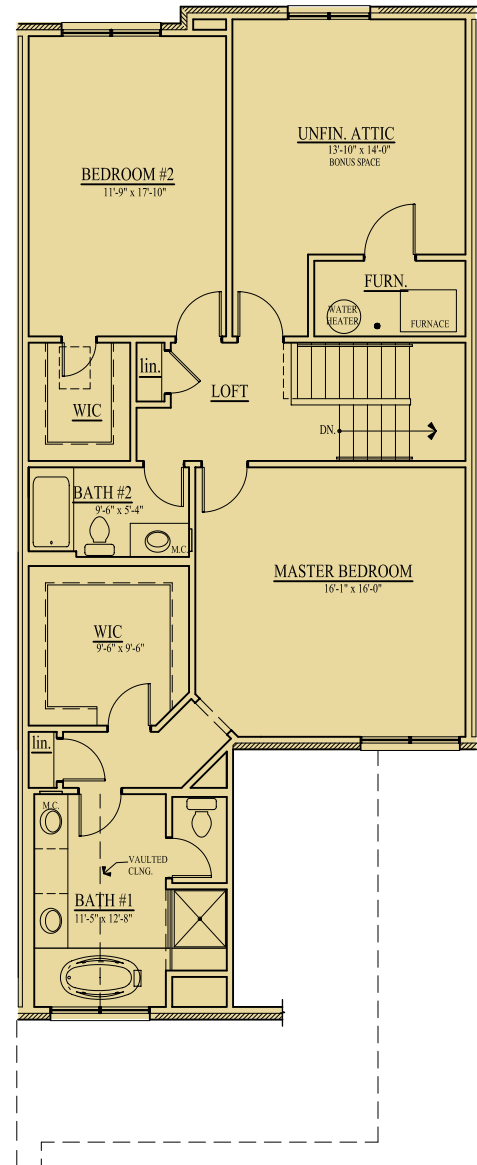

# Unit E

2 Bedroom, 2 1/2 Bath

Living Area Square Feet - 2,236  
Additional Bonus Square Feet - 285

First Floor  
1,133 Total Sq. Feet

Second Floor  
1,103 Total Sq. Feet

KZF Townhomes Venture LLC's policy of continual improvement in design and construction requires that specifications, equipment, landscape plans, dimensions and prices be subject to change at any time, without notice.

MEADOW RIDGE